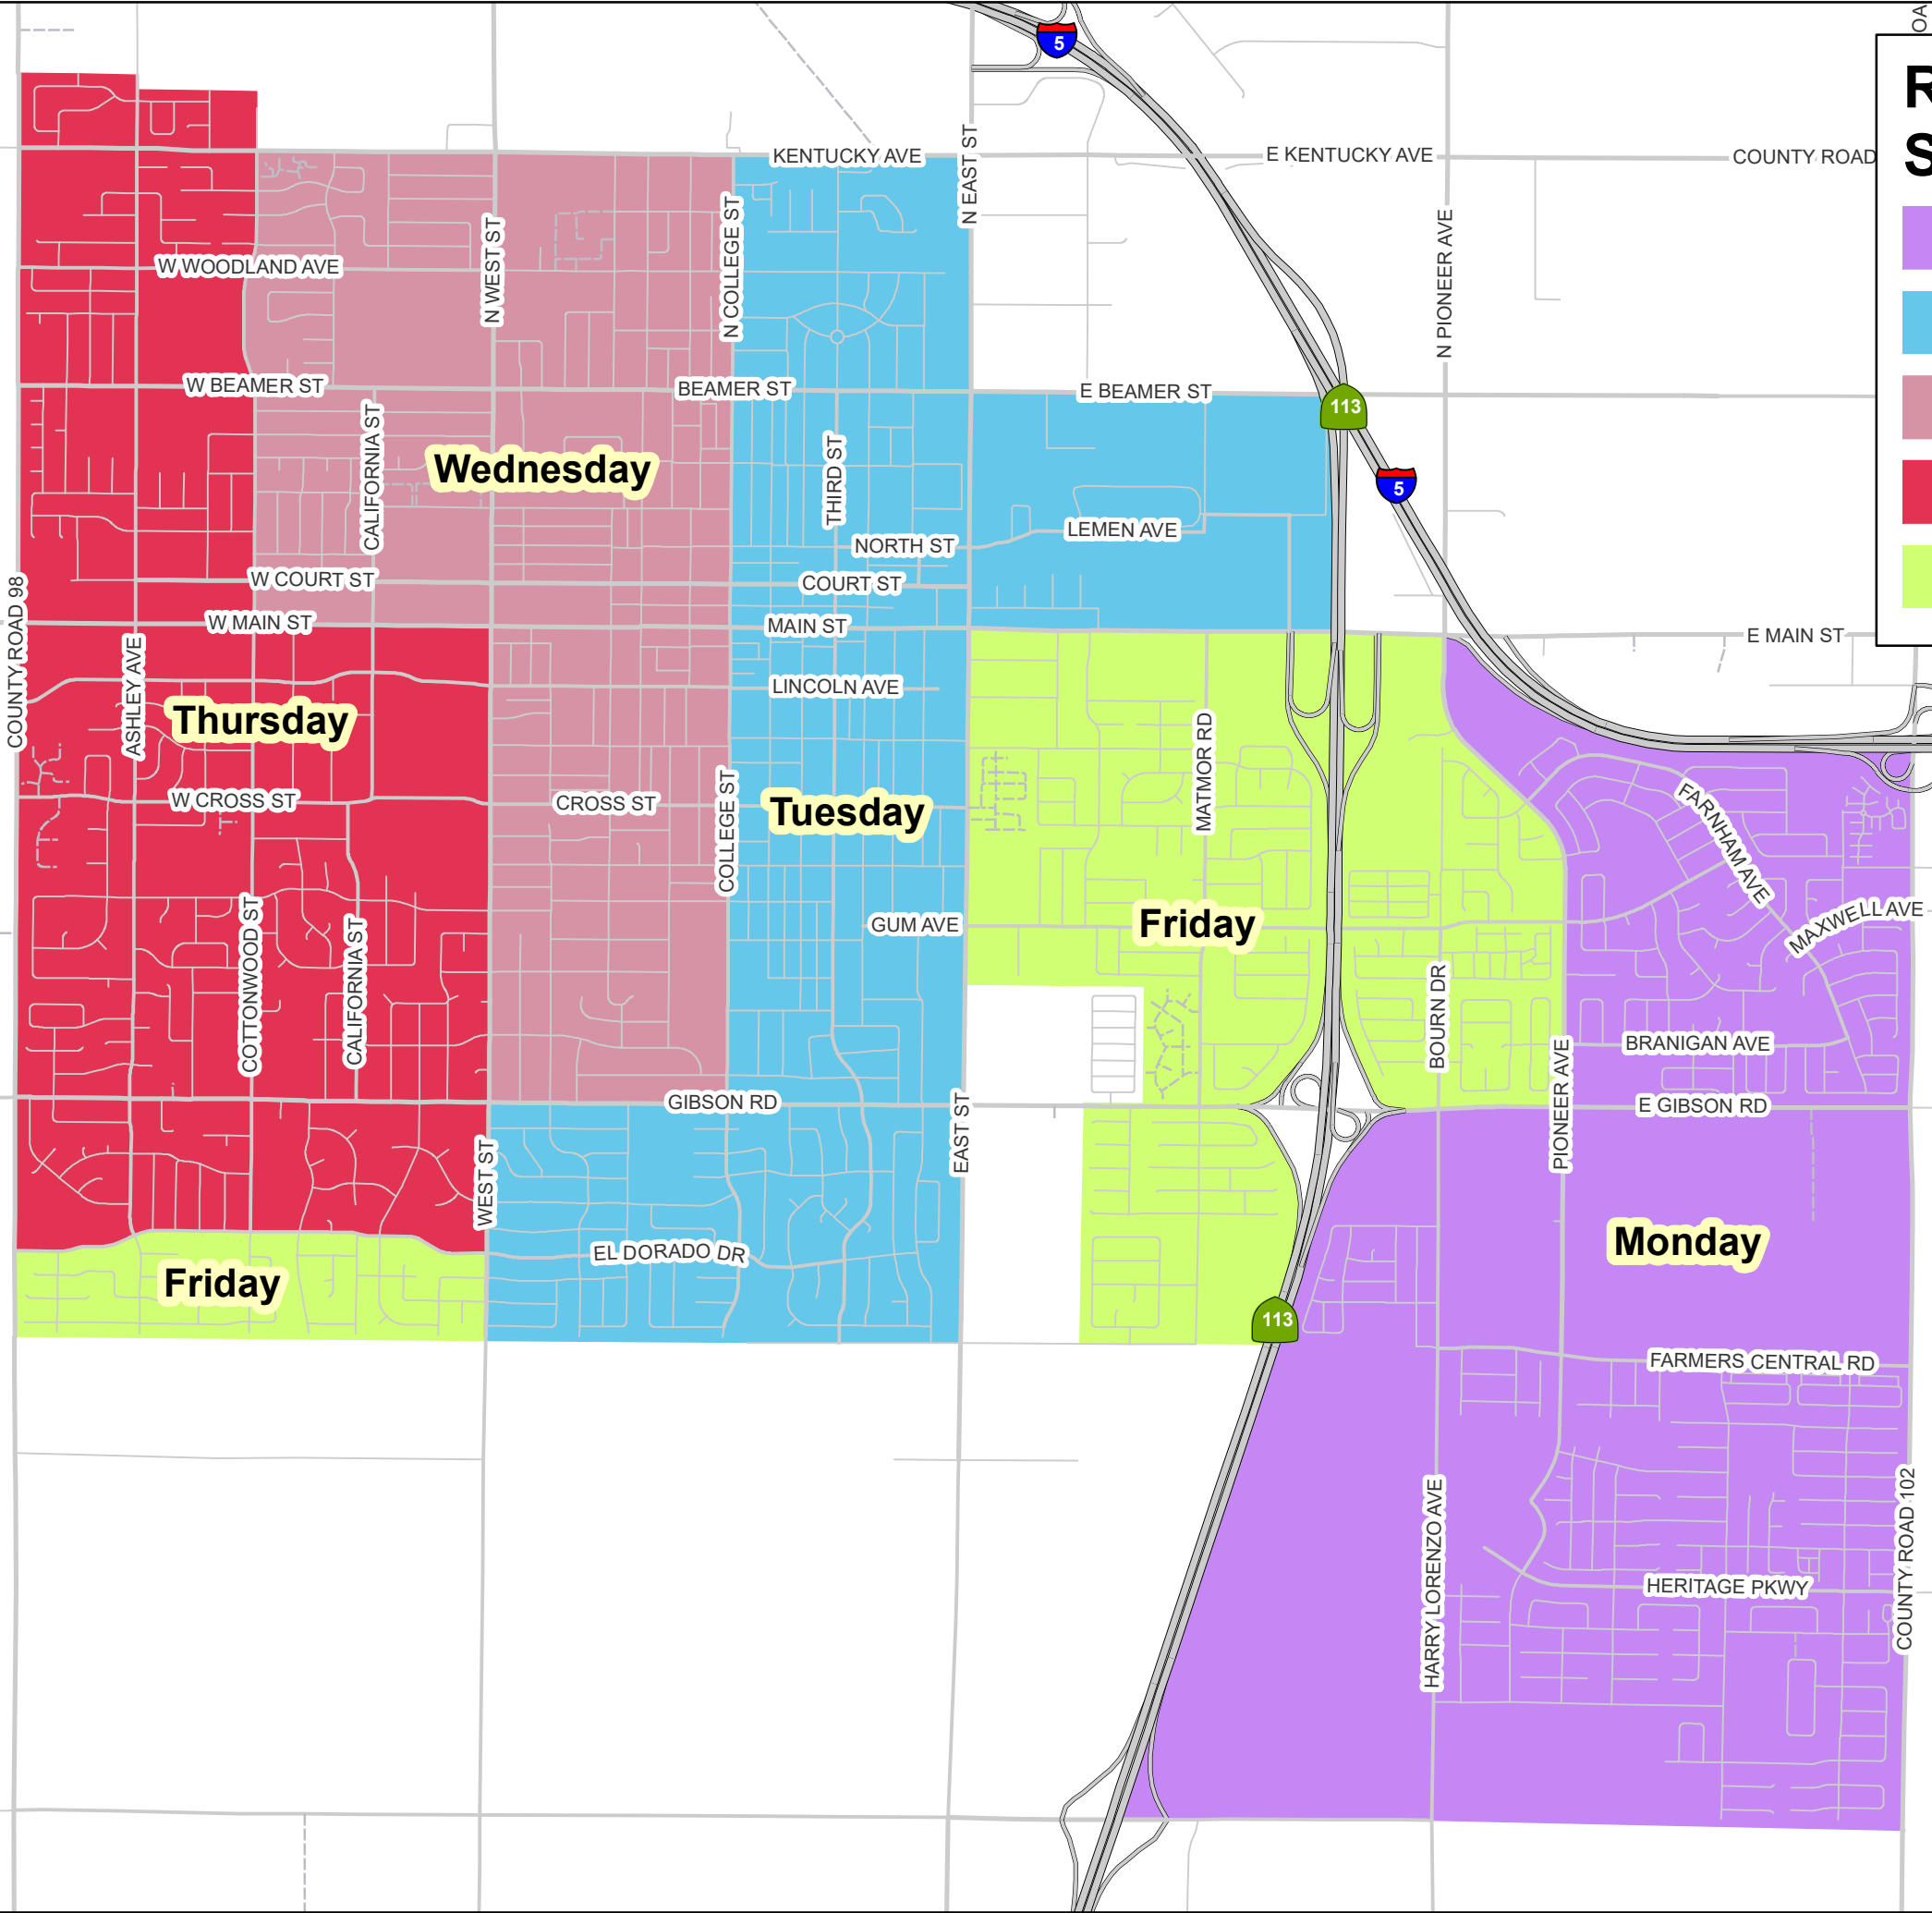

Residential Cart Service Schedule

- Monday
- Tuesday
- Wednesday
- Thursday
- Friday

Wednesday

Thursday

Tuesday

Friday

Monday

Friday